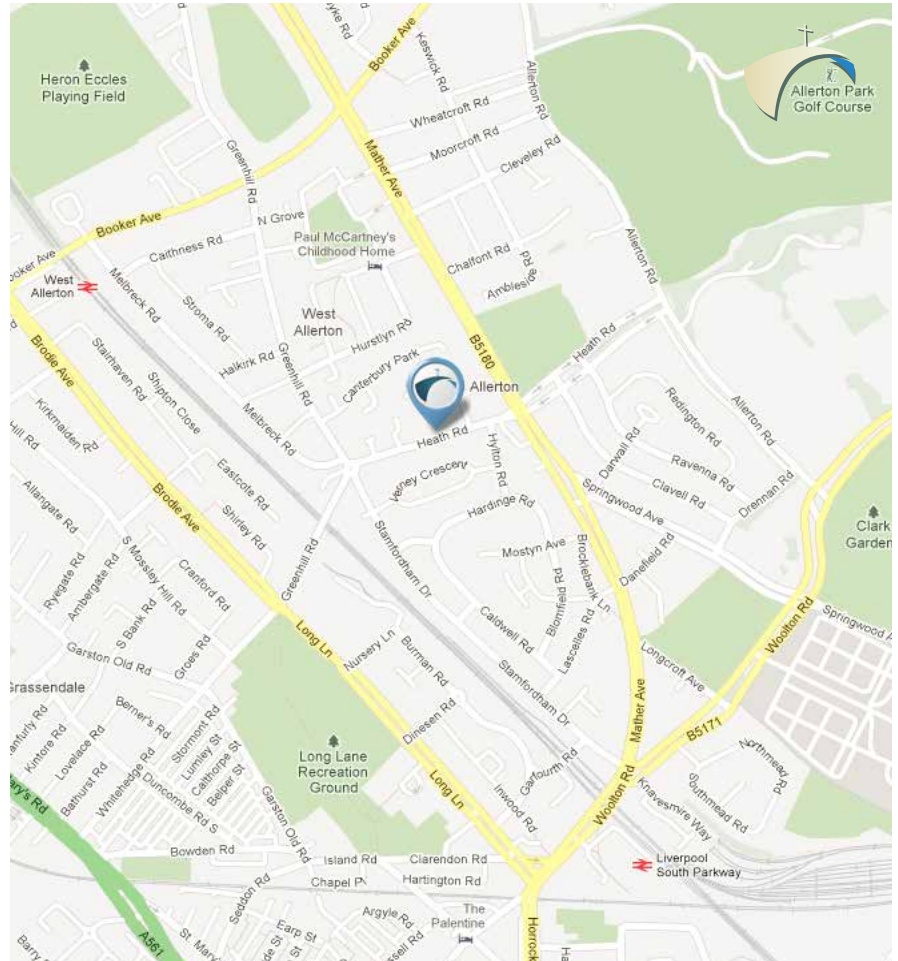

Satellite Navigation Users: Use L19 4XR and follow directions. Entrance to car park is on Heath Road.

By Rail/Bus: Nearest station is Liverpool South Parkway. It is approximately a 15minute walk along Mather Avenue turning left at Heath Road. Alternatively you can get the 86/86A/86D bus from Liverpool South Parkway towards Liverpool City Centre getting off at the Heath Road Stop.